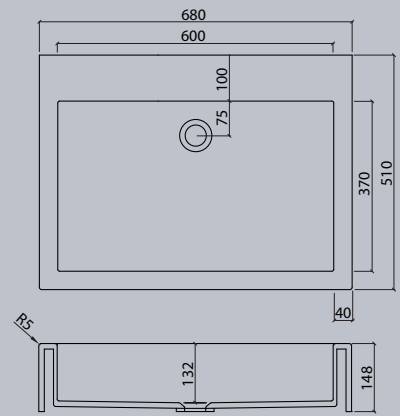

⊕ ⊗ ⊘ ⊙ ⊚ ⊛

VDC 600 TOP