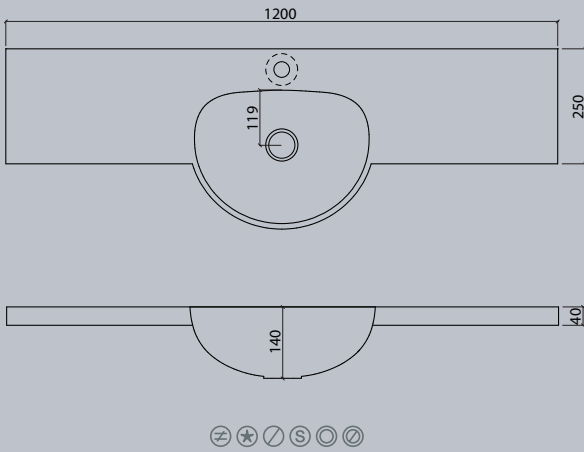

VIVARI® WT is the compact solution for your bathroom. With an integrated top, the washstands allow you a unique creative and flexible option to realise your own personal ideas.

Vanity

vds

VDS 37 WT