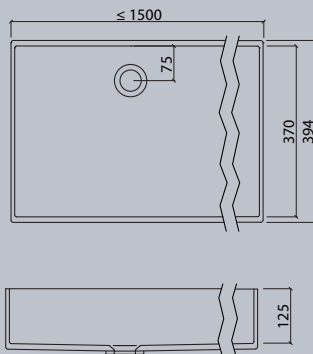

VDC 1100-2

VDC x.230

VDC x.260

VDC x.280

VDC x.300

VDC x.370

Flexible lengths are possible with the VDC series. Create your own individual washstands from 300 mm to max. 1500 mm long.

VIVARI® TOP picks up the traditional shape of the washbasin. The clear emphasis on the basin shape transforms them into a contemporary design.

### Sit-on basins

vdc

VDC 400.260 TOP

VDC 450.300 TOP

VDC 450 TOP

VDC 600.300 TOP

VDC 1100 TOP

VDC 500.300 TOP