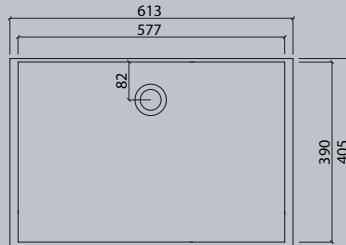

As an integral part of the washstands, VIVARI® basins are the hygienic partner in your daily life.

Washbasin design

vda

VDA 58