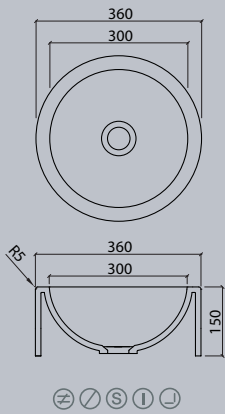

The circle is a shape with maximum symmetry.

Sit-on basin/
Sit-on bowls

vdr/vr

VDR 30/TOP

VR 50 FS