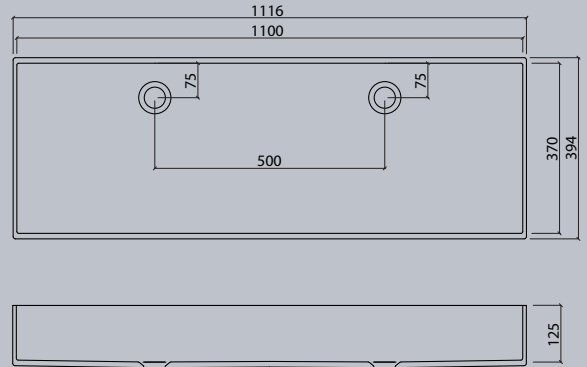

VDC 1100-2

VDC x.230

VDC x.260

VDC x.280

VDC x.300

VDC x.370

Flexible lengths are possible with the VDC series. Create your own individual washstands from 300 mm to max. 1500 mm long.

VIVARI® TOP picks up the traditional shape of the washbasin. The clear emphasis on the basin shape transforms them into a contemporary design.