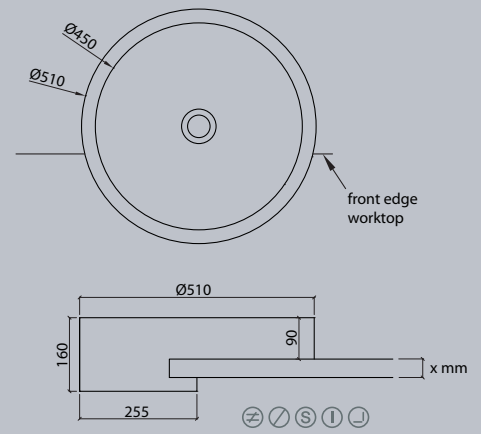

VDRO 45

Semi-recessed basins

vdro

VIVARI® VDRO series, the basin option for washing areas with limited space. The precisely defined edge enables precise fitting installation in all countertop materials.