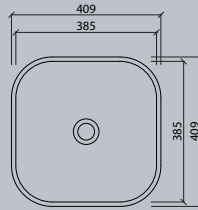

Washbasin design

vds/vdh

Opt for understatement in your bathroom with the unusual shapes of the VDS/VDH series. Use the colour diversity of the solid surface materials.