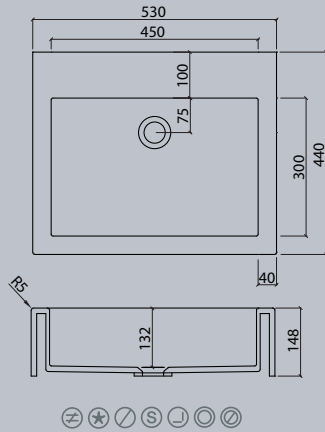

VDC 1100-2

VDC x.230

VDC x.260

VDC x.280

VDC x.300

VDC x.370

Flexible lengths are possible with the VDC series. Create your own individual washstands from 300 mm to max. 1500 mm long.

VIVARI® TOP picks up the traditional shape of the washbasin. The clear emphasis on the basin shape transforms them into a contemporary design.

### Sit-on basins

vdc

VDC 400.260 TOP

VDC 450.300 TOP

VDC 450 TOP

VDC 600.300 TOP

VDC 1100 TOP

VDC 500.300 TOP