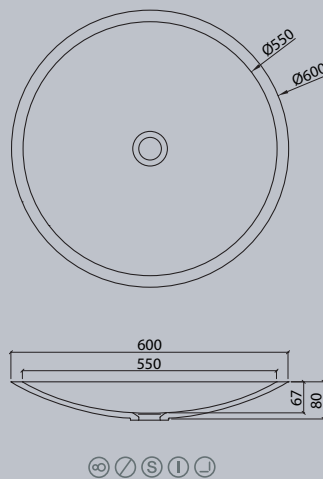

Sit-on basins

vda

VDA 47 TOP

VDA 58 TOP

VDA 58.370 TOP

VDA 1100 TOP

The circle is a shape with maximum symmetry.

Sit-on basin/  
Sit-on bowls

vdr/vr

VDR 30/TOP

VDR 37/TOP

VDR 45/TOP

VR 50 FS

VR 60 FS

VDRO 30

VDRO 37