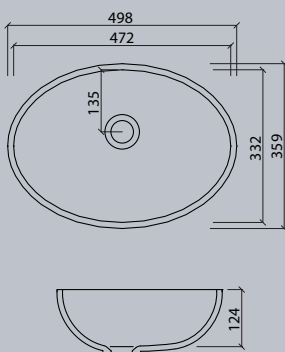

VIVARI® VO series – attractive designs for your bathroom. Whether as a single or double washstand, VIVARI® basins give your bathroom a personal touch. Available as an integrated or countertop bowl, VIVARI® VO Series offers a strong design statement for your bathroom.

Washbasin oval

VO

VO 48