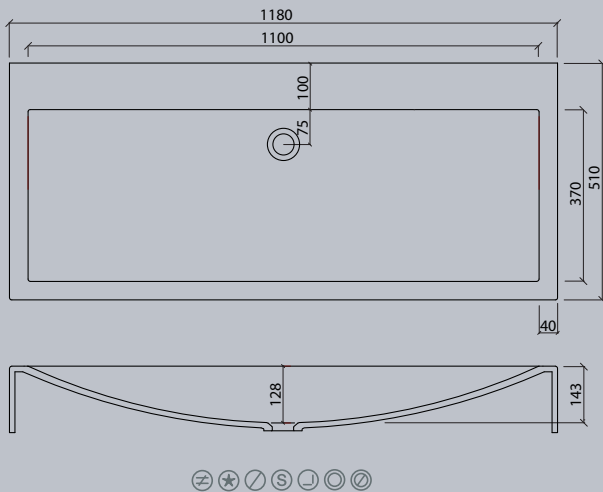

VDC 1100-2

VDC x.230

VDC x.260

VDC x.280

VDC x.300

VDC x.370

Flexible lengths are possible with the VDC series. Create your own individual washstands from 300 mm to max. 1500 mm long.

VIVARI® TOP picks up the traditional shape of the washbasin. The clear emphasis on the basin shape transforms them into a contemporary design.

Sit-on basins

vda

VDA 47 TOP

VDA 58 TOP

VDA 58.370 TOP

VDA 1100 TOP

The circle is a shape with maximum symmetry.

Sit-on basin/  
Sit-on bowls