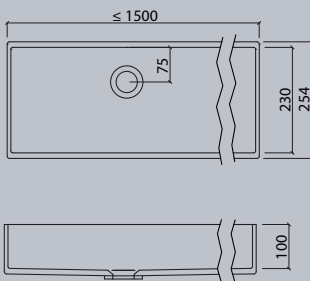

VDC 1100-2

VDC x.230

VDC x.260

VDC x.280

VDC x.300

VDC x.370

Flexible lengths are possible with the VDC series. Create your own individual washstands from 300 mm to max. 1500 mm long.

VIVARI® TOP picks up the traditional shape of the washbasin. The clear emphasis on the basin shape transforms them into a contemporary design.