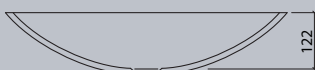

### Washbasin design

vda

VDA 47

VDA 58

VDA 58.200

VDA 58.370

VDA 1100

With clear geometries and deliberate emphasis on the basin shapes, the VDC series enable you to achieve individual styling in your bathroom.