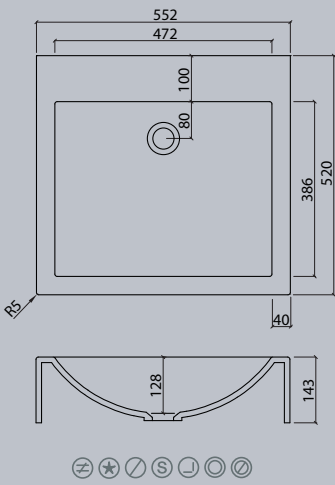

VDC 1100-2

VDC x.230

VDC x.260

VDC x.280

VDC x.300

VDC x.370

Flexible lengths are possible with the VDC series. Create your own individual washstands from 300 mm to max. 1500 mm long.

VIVARI® TOP picks up the traditional shape of the washbasin. The clear emphasis on the basin shape transforms them into a contemporary design.

### Sit-on basins

vdc

VDC 400.260 TOP

VDC 450.300 TOP

VDC 450 TOP

VDC 600.300 TOP

VDC 1100 TOP

VDC 500.300 TOP

Sit-on basins

vda

VDA 47 TOP

VDA 58 TOP

VDA 58.370 TOP

VDA 1100 TOP

The circle is a shape with maximum symmetry.

Sit-on basin/  
Sit-on bowls