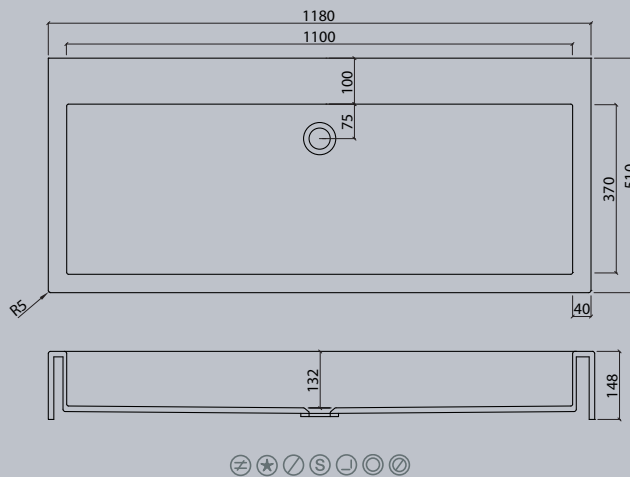

VDC 1100-2

VDC x.230

VDC x.260

VDC x.280

VDC x.300

VDC x.370

Flexible lengths are possible with the VDC series. Create your own individual washstands from 300 mm to max. 1500 mm long.

VIVARI® TOP picks up the traditional shape of the washbasin. The clear emphasis on the basin shape transforms them into a contemporary design.

### Sit-on basins

vdc

VDC 400.260 TOP

VDC 450.300 TOP

VDC 450 TOP

VDC 600.300 TOP

VDC 1100 TOP

VDC 500.300 TOP

Sit-on basins

vda

VDA 47 TOP

VDA 58 TOP

VDA 58.370 TOP

VDA 1100 TOP

The circle is a shape with maximum symmetry.

Sit-on basin/  
Sit-on bowls