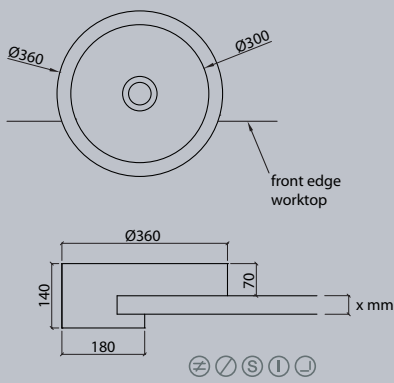

Sit-on basins

vda

VDA 47 TOP

VDA 58 TOP

VDA 58.370 TOP

VDA 1100 TOP

The circle is a shape with maximum symmetry.

Sit-on basin/  
Sit-on bowls

vdr/vr

VDR 30/TOP

VDR 37/TOP

VDR 45/TOP

VR 50 FS

VR 60 FS

VDRO 30

VDRO 37