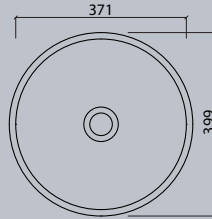

### Vanity

series vds	17
------------	----

All dimensions in mm. Colour variation and change of dimension may vary due to the installation method.

VR 24

VR 30

VR 37

VR 45