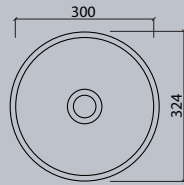

### Vanity

series vds	17
------------	----

All dimensions in mm. Colour variation and change of dimension may vary due to the installation method.

VR 24

VR 30

VR 37

VR 45