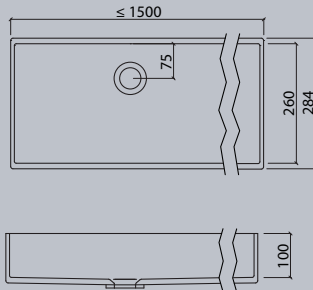

VDC 1100-2

VDC x.230

VDC x.260

VDC x.280

VDC x.300

VDC x.370

Flexible lengths are possible with the VDC series. Create your own individual washstands from 300 mm to max. 1500 mm long.

VIVARI® TOP picks up the traditional shape of the washbasin. The clear emphasis on the basin shape transforms them into a contemporary design.

### Sit-on basins

vdc

VDC 400.260 TOP

VDC 450.300 TOP

VDC 450 TOP

VDC 600.300 TOP

VDC 1100 TOP

VDC 500.300 TOP