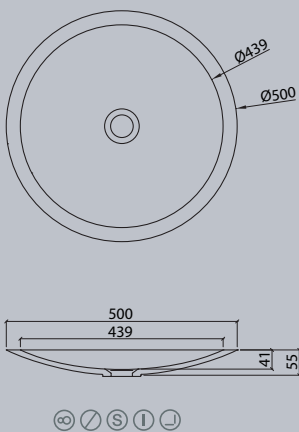

### Vanity

series vds	17
------------	----

All dimensions in mm. Colour variation and change of dimension may vary due to the installation method.

VR 24

VR 30

VR 37

VR 45

VDC 1100-2

VDC x.230

VDC x.260

VDC x.280

VDC x.300

VDC x.370

Flexible lengths are possible with the VDC series. Create your own individual washstands from 300 mm to max. 1500 mm long.

VIVARI® TOP picks up the traditional shape of the washbasin. The clear emphasis on the basin shape transforms them into a contemporary design.

Sit-on basins

vda

VDA 47 TOP

VDA 58 TOP

VDA 58.370 TOP

VDA 1100 TOP

The circle is a shape with maximum symmetry.

Sit-on basin/  
Sit-on bowls

vdr/vr

VDR 30/TOP

VDR 37/TOP

VDR 45/TOP

VR 50 FS

VR 60 FS

VDRO 30

VDRO 37