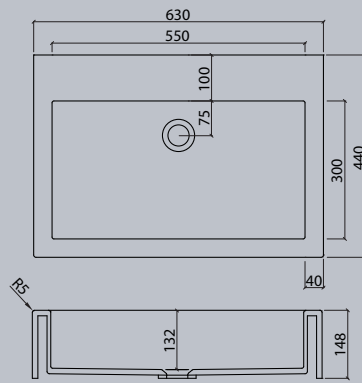

⊕ ⊗ ⊘ ⊙ ⊚ ⊛

VDC 550.300 TOP