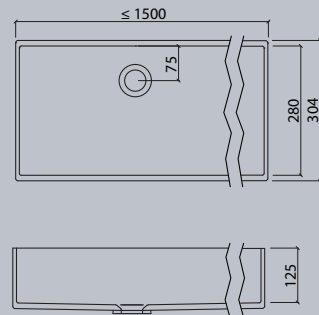

VDC 1100-2

VDC x.230

VDC x.260

VDC x.280

VDC x.300

VDC x.370

Flexible lengths are possible with the VDC series. Create your own individual washstands from 300 mm to max. 1500 mm long.

VIVARI® TOP picks up the traditional shape of the washbasin. The clear emphasis on the basin shape transforms them into a contemporary design.

### Sit-on basins

vdc

VDC 400.260 TOP

VDC 450.300 TOP

VDC 450 TOP

VDC 600.300 TOP

VDC 1100 TOP

VDC 500.300 TOP