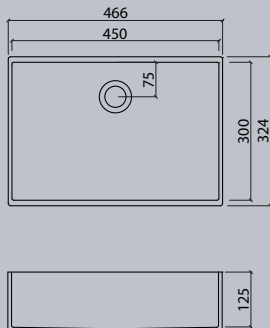

VDC 450.300