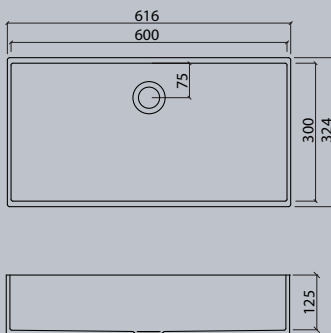

VDC 1100-2

VDC x.230

VDC x.260

VDC x.280

VDC x.300

VDC x.370

Flexible lengths are possible with the VDC series. Create your own individual washstands from 300 mm to max. 1500 mm long.

VIVARI® TOP picks up the traditional shape of the washbasin. The clear emphasis on the basin shape transforms them into a contemporary design.