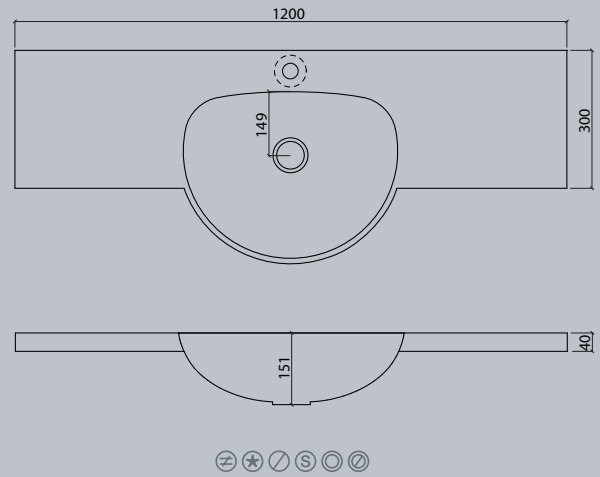

VIVARI® WT is the compact solution for your bathroom. With an integrated top, the washstands allow you a unique creative and flexible option to realise your own personal ideas.

Vanity

vds

VDS 37 WT

VDS 49 WT