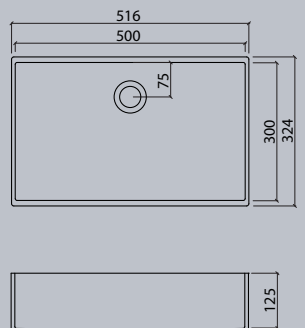

VDC 500.300