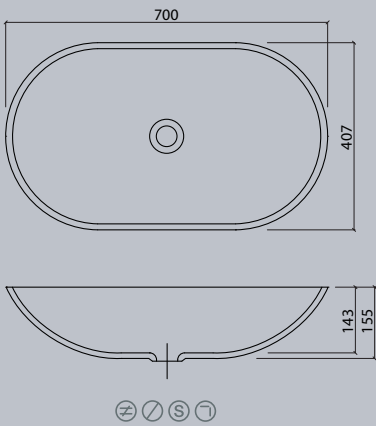

Washbasin baby

VB 67