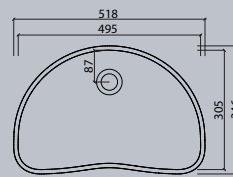

Washbasin design

vds/vdh

Opt for understatement in your bathroom with the unusual shapes of the VDS/VDH series. Use the colour diversity of the solid surface materials.