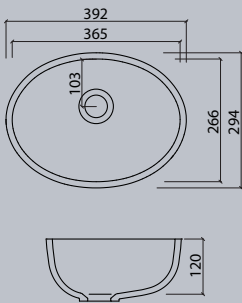

VIVARI® VO series – attractive designs for your bathroom. Whether as a single or double washstand, VIVARI® basins give your bathroom a personal touch. Available as an integrated or countertop bowl, VIVARI® VO Series offers a strong design statement for your bathroom.

Washbasin oval

VO

VO 37