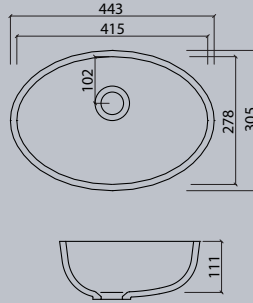

VIVARI® VO series – attractive designs for your bathroom. Whether as a single or double washstand, VIVARI® basins give your bathroom a personal touch. Available as an integrated or countertop bowl, VIVARI® VO Series offers a strong design statement for your bathroom.

Washbasin oval

VO

VO 42