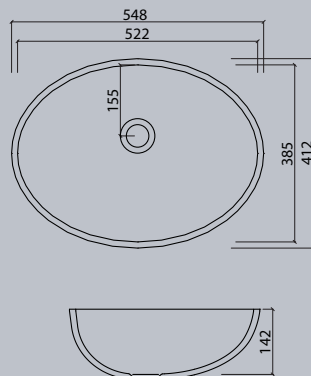

VIVARI® VO series – attractive designs for your bathroom. Whether as a single or double washstand, VIVARI® basins give your bathroom a personal touch. Available as an integrated or countertop bowl, VIVARI® VO Series offers a strong design statement for your bathroom.

Washbasin oval

VO

VO 53