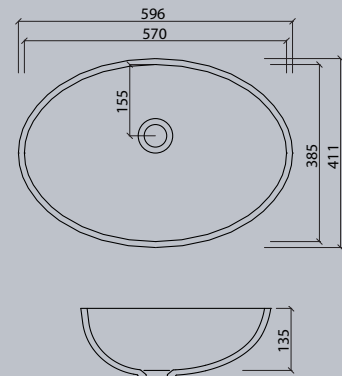

VIVARI® VO series – attractive designs for your bathroom. Whether as a single or double washstand, VIVARI® basins give your bathroom a personal touch. Available as an integrated or countertop bowl, VIVARI® VO Series offers a strong design statement for your bathroom.

Washbasin oval

VO

VO 57