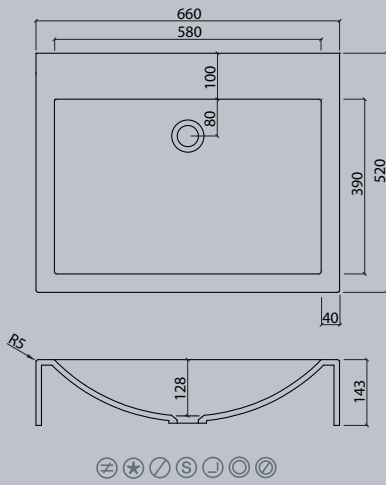

VDC 1100-2

VDC x.230

VDC x.260

VDC x.280

VDC x.300

VDC x.370

Flexible lengths are possible with the VDC series. Create your own individual washstands from 300 mm to max. 1500 mm long.

VIVARI® TOP picks up the traditional shape of the washbasin. The clear emphasis on the basin shape transforms them into a contemporary design.

### Sit-on basins

vdc

VDC 400.260 TOP

VDC 450.300 TOP

VDC 450 TOP

VDC 600.300 TOP

VDC 1100 TOP

VDC 500.300 TOP

Sit-on basins

vda

VDA 47 TOP

VDA 58 TOP

VDA 58.370 TOP

VDA 1100 TOP

The circle is a shape with maximum symmetry.

Sit-on basin/  
Sit-on bowls