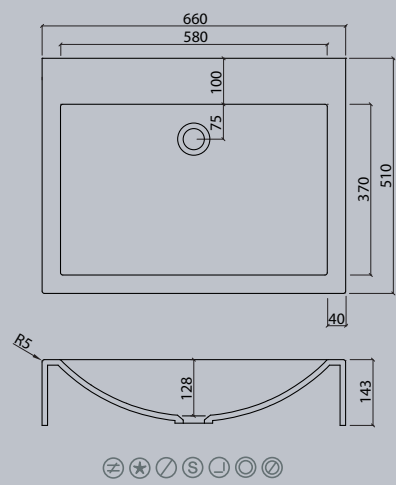

Sit-on basins

vda

VDA 47 TOP

VDA 58 TOP

VDA 58.370 TOP

VDA 1100 TOP

The circle is a shape with maximum symmetry.

Sit-on basin/  
Sit-on bowls