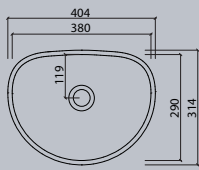

Washbasin design

vds/vdh

Opt for understatement in your bathroom with the unusual shapes of the VDS/VDH series. Use the colour diversity of the solid surface materials.