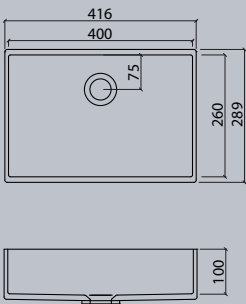

Washbasin design

vdc

VDC 400.260