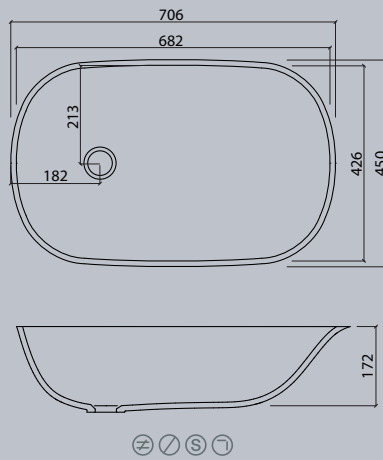

Use the VB series to individually design the washing area for your little ones according to your own ideas.

Washbasin baby

VB 68