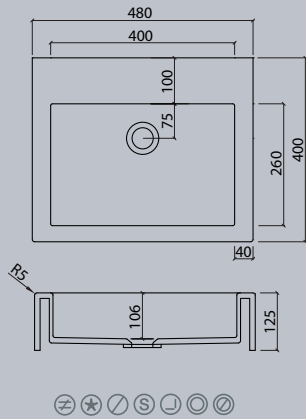

VDC 1100-2

VDC x.230

VDC x.260

VDC x.280

VDC x.300

VDC x.370

Flexible lengths are possible with the VDC series. Create your own individual washstands from 300 mm to max. 1500 mm long.

VIVARI® TOP picks up the traditional shape of the washbasin. The clear emphasis on the basin shape transforms them into a contemporary design.

### Sit-on basins

vdc

VDC 400.260 TOP

VDC 450.300 TOP

VDC 450 TOP

VDC 600.300 TOP

VDC 1100 TOP

VDC 500.300 TOP