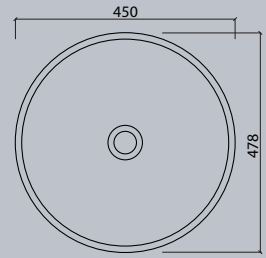

### Vanity

series vds	17
------------	----

All dimensions in mm. Colour variation and change of dimension may vary due to the installation method.

VR 24

VR 30

VR 37

VR 45