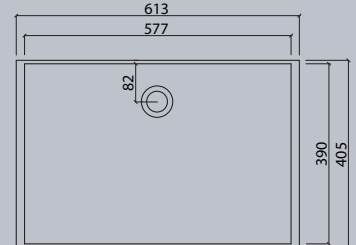

### Washbasin design

vda

VDA 47

VDA 58

VDA 58.200

VDA 58.370

VDA 1100

With clear geometries and deliberate emphasis on the basin shapes, the VDC series enable you to achieve individual styling in your bathroom.

VDC 1100-2

VDC x.230

VDC x.260

VDC x.280

VDC x.300

VDC x.370

Flexible lengths are possible with the VDC series. Create your own individual washstands from 300 mm to max. 1500 mm long.

VIVARI® TOP picks up the traditional shape of the washbasin. The clear emphasis on the basin shape transforms them into a contemporary design.