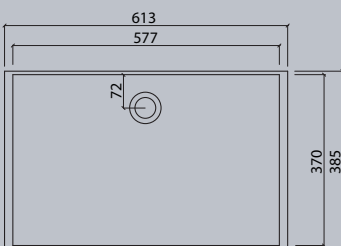

### Washbasin design

vda

VDA 47

VDA 58

VDA 58.200

VDA 58.370

VDA 1100

With clear geometries and deliberate emphasis on the basin shapes, the VDC series enable you to achieve individual styling in your bathroom.

VDC 1100-2

VDC x.230

VDC x.260

VDC x.280

VDC x.300

VDC x.370

Flexible lengths are possible with the VDC series. Create your own individual washstands from 300 mm to max. 1500 mm long.

VIVARI® TOP picks up the traditional shape of the washbasin. The clear emphasis on the basin shape transforms them into a contemporary design.