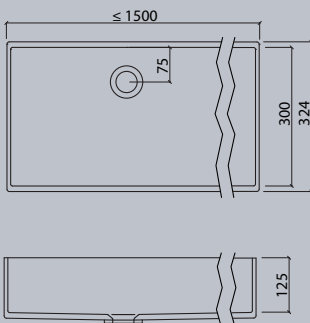

VDC 1100-2

VDC x.230

VDC x.260

VDC x.280

VDC x.300

VDC x.370

Flexible lengths are possible with the VDC series. Create your own individual washstands from 300 mm to max. 1500 mm long.

VIVARI® TOP picks up the traditional shape of the washbasin. The clear emphasis on the basin shape transforms them into a contemporary design.

### Sit-on basins

vdc

VDC 400.260 TOP

VDC 450.300 TOP

VDC 450 TOP

VDC 600.300 TOP

VDC 1100 TOP

VDC 500.300 TOP