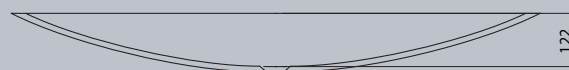

### Washbasin design

vda

VDA 47

VDA 58

VDA 58.200

VDA 58.370

VDA 1100

With clear geometries and deliberate emphasis on the basin shapes, the VDC series enable you to achieve individual styling in your bathroom.