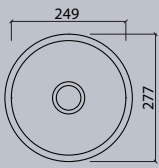

### Sit-on basins

series vdc	12
series vda	14
series vdr/vr	15
series vdro	16

### Vanity

series vds	17
------------	----

All dimensions in mm. Colour variation and change of dimension may vary due to the installation method.

VR 24

VR 30

VR 37

VR 45