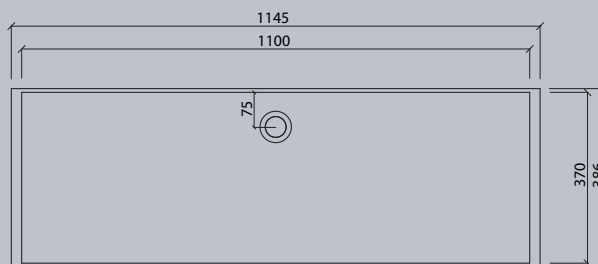

### Washbasin design

vda

VDA 47

VDA 58

VDA 58.200

VDA 58.370

VDA 1100

With clear geometries and deliberate emphasis on the basin shapes, the VDC series enable you to achieve individual styling in your bathroom.