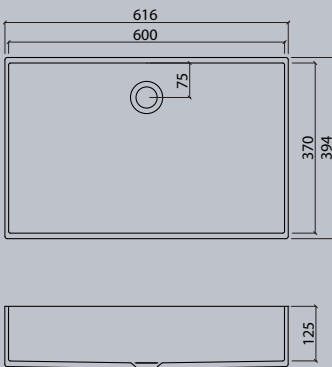

With clear geometries and deliberate emphasis on the basin shapes, the VDC series enable you to achieve individual styling in your bathroom.

Washbasin design

vdc

VDC 600