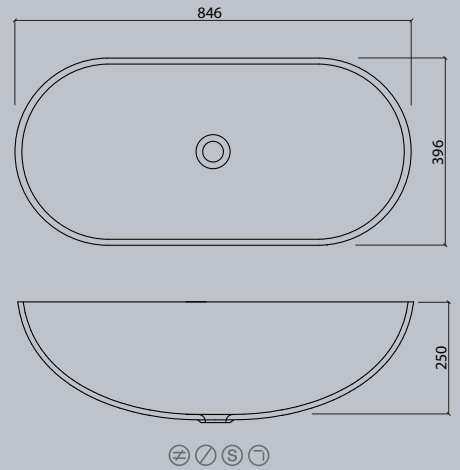

### Vanity

series vds	17
------------	----

All dimensions in mm. Colour variation and change of dimension may vary due to the installation method.

VR 24

VR 30

VR 37

VR 45

**Washbasin baby**

**VB 67**

**VB 68**

**VB 85**

**VB 800**

As an integral part of the washstands, VIVARI® basins are the hygienic partner in your daily life.

### Washbasin design

vda

VDA 47

VDA 58

VDA 58.200

VDA 58.370

VDA 1100

With clear geometries and deliberate emphasis on the basin shapes, the VDC series enable you to achieve individual styling in your bathroom.

VDC 1100-2

VDC x.230

VDC x.260

VDC x.280

VDC x.300

VDC x.370

Flexible lengths are possible with the VDC series. Create your own individual washstands from 300 mm to max. 1500 mm long.

VIVARI® TOP picks up the traditional shape of the washbasin. The clear emphasis on the basin shape transforms them into a contemporary design.