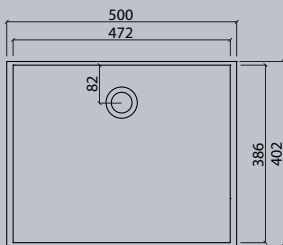

Washbasin design

vda

VDA 47