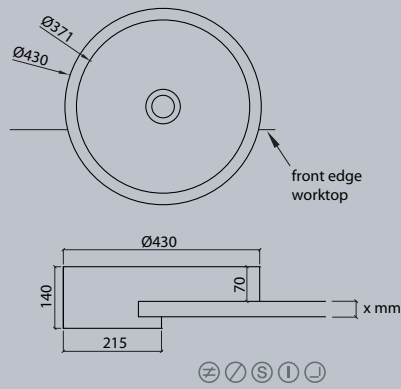

Semi-recessed basins

vdro

VIVARI® VDRO series, the basin option for washing areas with limited space. The precisely defined edge enables precise fitting installation in all countertop materials.