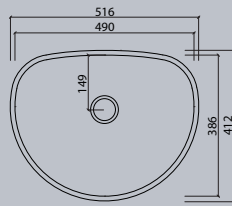

Washbasin design

vds/vdh

Opt for understatement in your bathroom with the unusual shapes of the VDS/VDH series. Use the colour diversity of the solid surface materials.