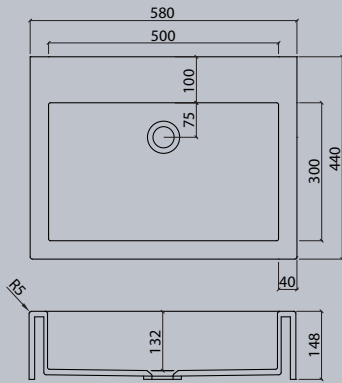

VDC 1100-2

VDC x.230

VDC x.260

VDC x.280

VDC x.300

VDC x.370

Flexible lengths are possible with the VDC series. Create your own individual washstands from 300 mm to max. 1500 mm long.

VIVARI® TOP picks up the traditional shape of the washbasin. The clear emphasis on the basin shape transforms them into a contemporary design.

### Sit-on basins

vdc

VDC 400.260 TOP

VDC 450.300 TOP

VDC 450 TOP

VDC 600.300 TOP

VDC 1100 TOP

VDC 500.300 TOP