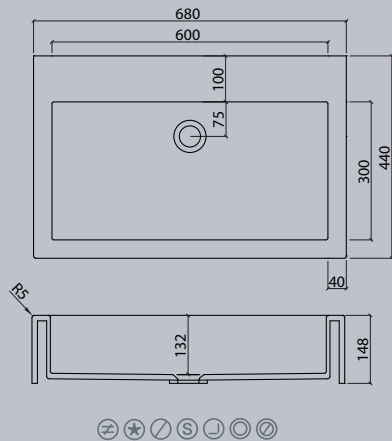

VDC 1100-2

VDC x.230

VDC x.260

VDC x.280

VDC x.300

VDC x.370

Flexible lengths are possible with the VDC series. Create your own individual washstands from 300 mm to max. 1500 mm long.

VIVARI® TOP picks up the traditional shape of the washbasin. The clear emphasis on the basin shape transforms them into a contemporary design.

### Sit-on basins

vdc

VDC 400.260 TOP

VDC 450.300 TOP

VDC 450 TOP

VDC 600.300 TOP

VDC 1100 TOP

VDC 500.300 TOP

Sit-on basins

vda

VDA 47 TOP

VDA 58 TOP

VDA 58.370 TOP

VDA 1100 TOP

The circle is a shape with maximum symmetry.

Sit-on basin/  
Sit-on bowls