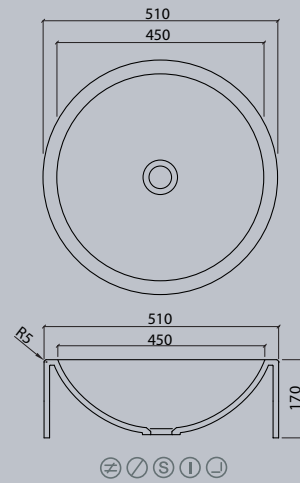

### Vanity

series vds	17
------------	----

All dimensions in mm. Colour variation and change of dimension may vary due to the installation method.

VR 24

VR 30

VR 37

VR 45

Sit-on basins

vda

VDA 47 TOP

VDA 58 TOP

VDA 58.370 TOP

VDA 1100 TOP

The circle is a shape with maximum symmetry.

Sit-on basin/  
Sit-on bowls

vdr/vr

VDR 30/TOP

VDR 37/TOP

VDR 45/TOP

VR 50 FS

VR 60 FS

VDRO 30

VDRO 37