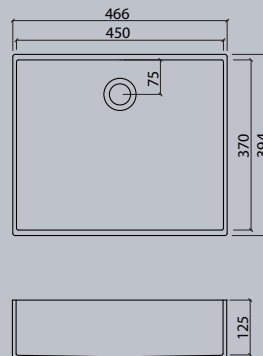

With clear geometries and deliberate emphasis on the basin shapes, the VDC series enable you to achieve individual styling in your bathroom.

Washbasin design

vdc

VDC 450