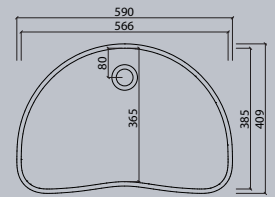

Washbasin design

vds/vdh

Opt for understatement in your bathroom with the unusual shapes of the VDS/VDH series. Use the colour diversity of the solid surface materials.