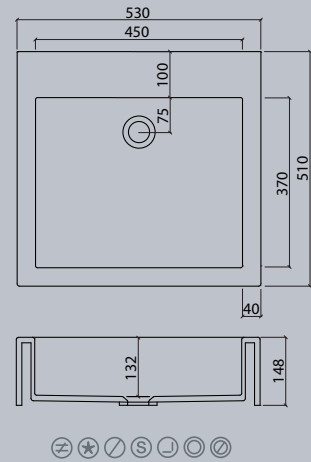

VDC 1100-2

VDC x.230

VDC x.260

VDC x.280

VDC x.300

VDC x.370

Flexible lengths are possible with the VDC series. Create your own individual washstands from 300 mm to max. 1500 mm long.

VIVARI® TOP picks up the traditional shape of the washbasin. The clear emphasis on the basin shape transforms them into a contemporary design.

### Sit-on basins

vdc

VDC 400.260 TOP

VDC 450.300 TOP

VDC 450 TOP

VDC 600.300 TOP

VDC 1100 TOP

VDC 500.300 TOP