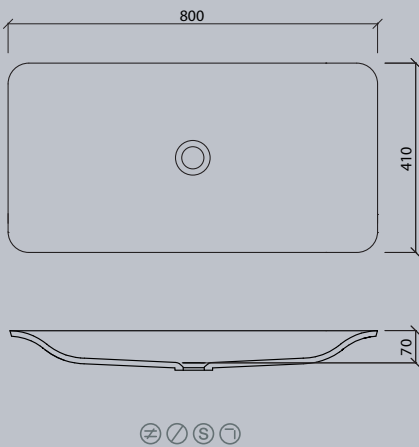

Use the VB series to individually design the washing area for your little ones according to your own ideas.

Washbasin baby

VB 800