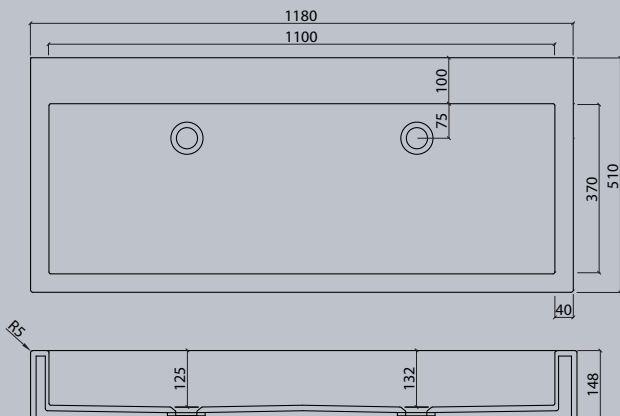

⊕ ⊗ ⊘ ⊙ ⊚ ⊛

VDC 1100-2 TOP