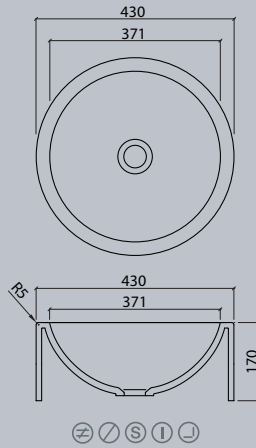

The circle is a shape with maximum symmetry.

Sit-on basin/
Sit-on bowls

vdr/vr

VDR 30/TOP

VDR 37/TOP